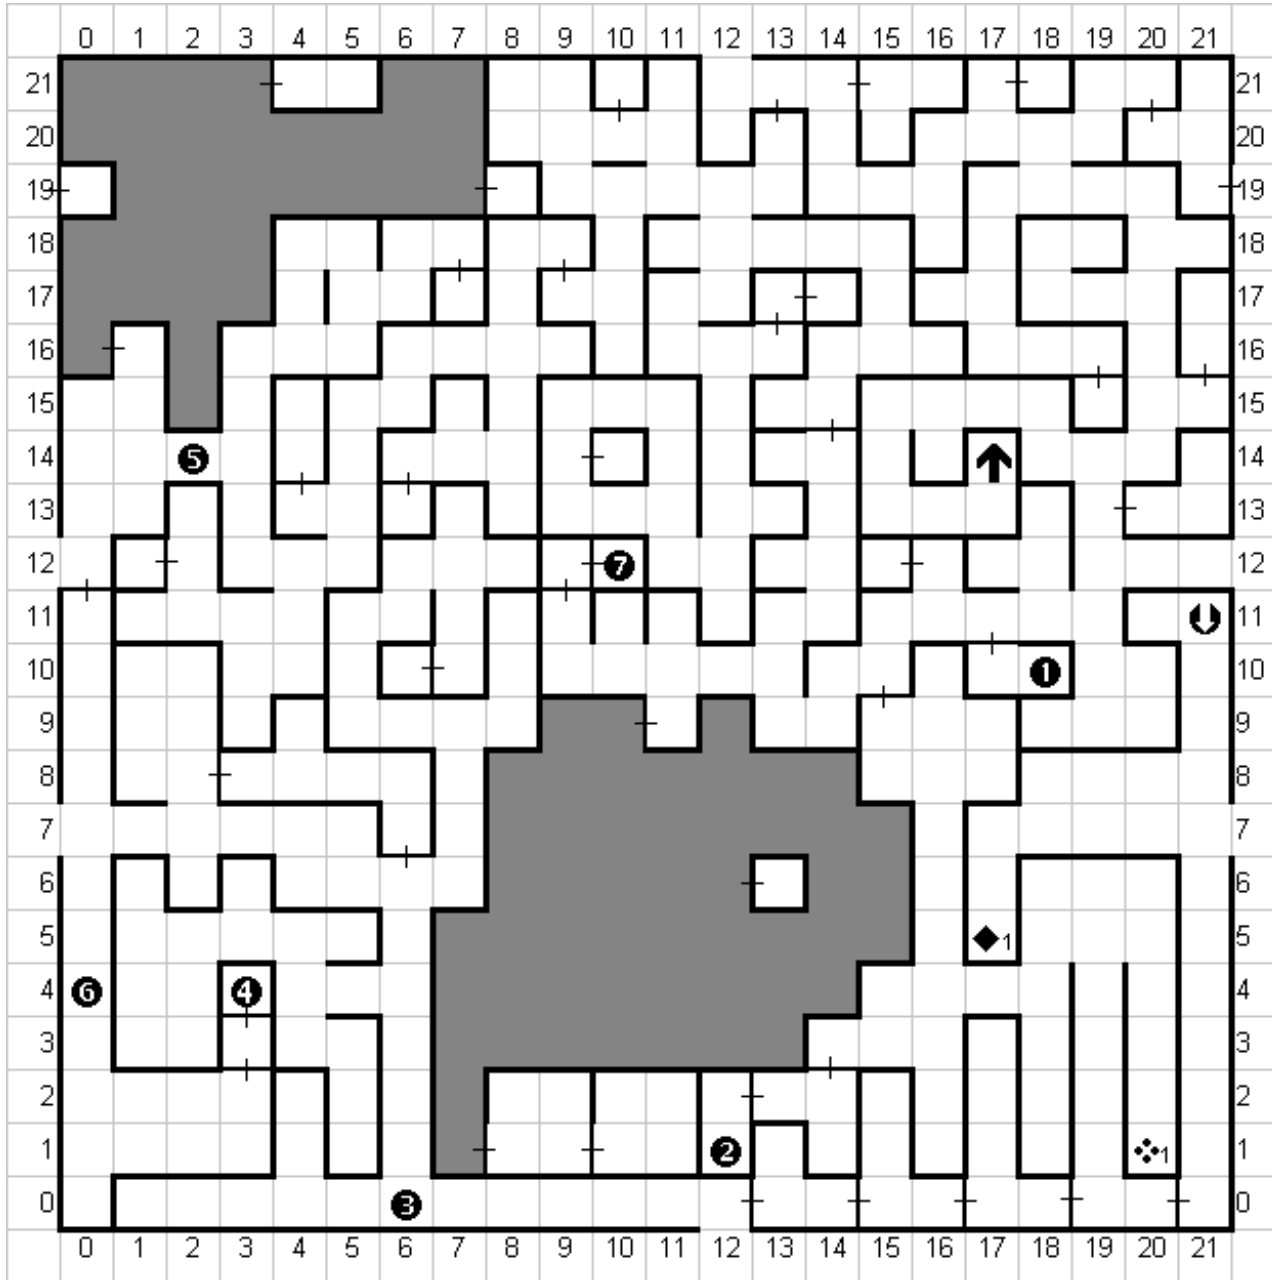

The Sewers: Level II

- † – Door
 - | — Wall
 - ↑ – Stairs Up
 - ⤵ – Portal Down
 - – Darkness
 - ◆₁ – Teleporter to ◆₁
 - ◆₁ – Destination of teleporter at ◆₁
- ① – “In the dirt is written: ‘Heed not what is beyond understanding.’”
 - ② – “On the wall is this inscription: ‘Thor is the greatest son of Odin.’”
 - ③ – “There are tracks here leading east.”
 - ④ – “A Magic Mouth on the wall speaks: ‘Know this, that a man called Tarjan, thought to be insane, had through wizardly powers proclaimed himself a God in Skara Brae a hundred years ago. His Image is locked in stone until made whole again.’”
 - ⑤ – “Something smells.”
 - ⑥ – “A light beam from the surface is mirrored down here and focused to a burning ray blocking the corridor.”
 - ⑦ – “On the wall is the inscription: ‘There is no exit until the seven words are said.’”