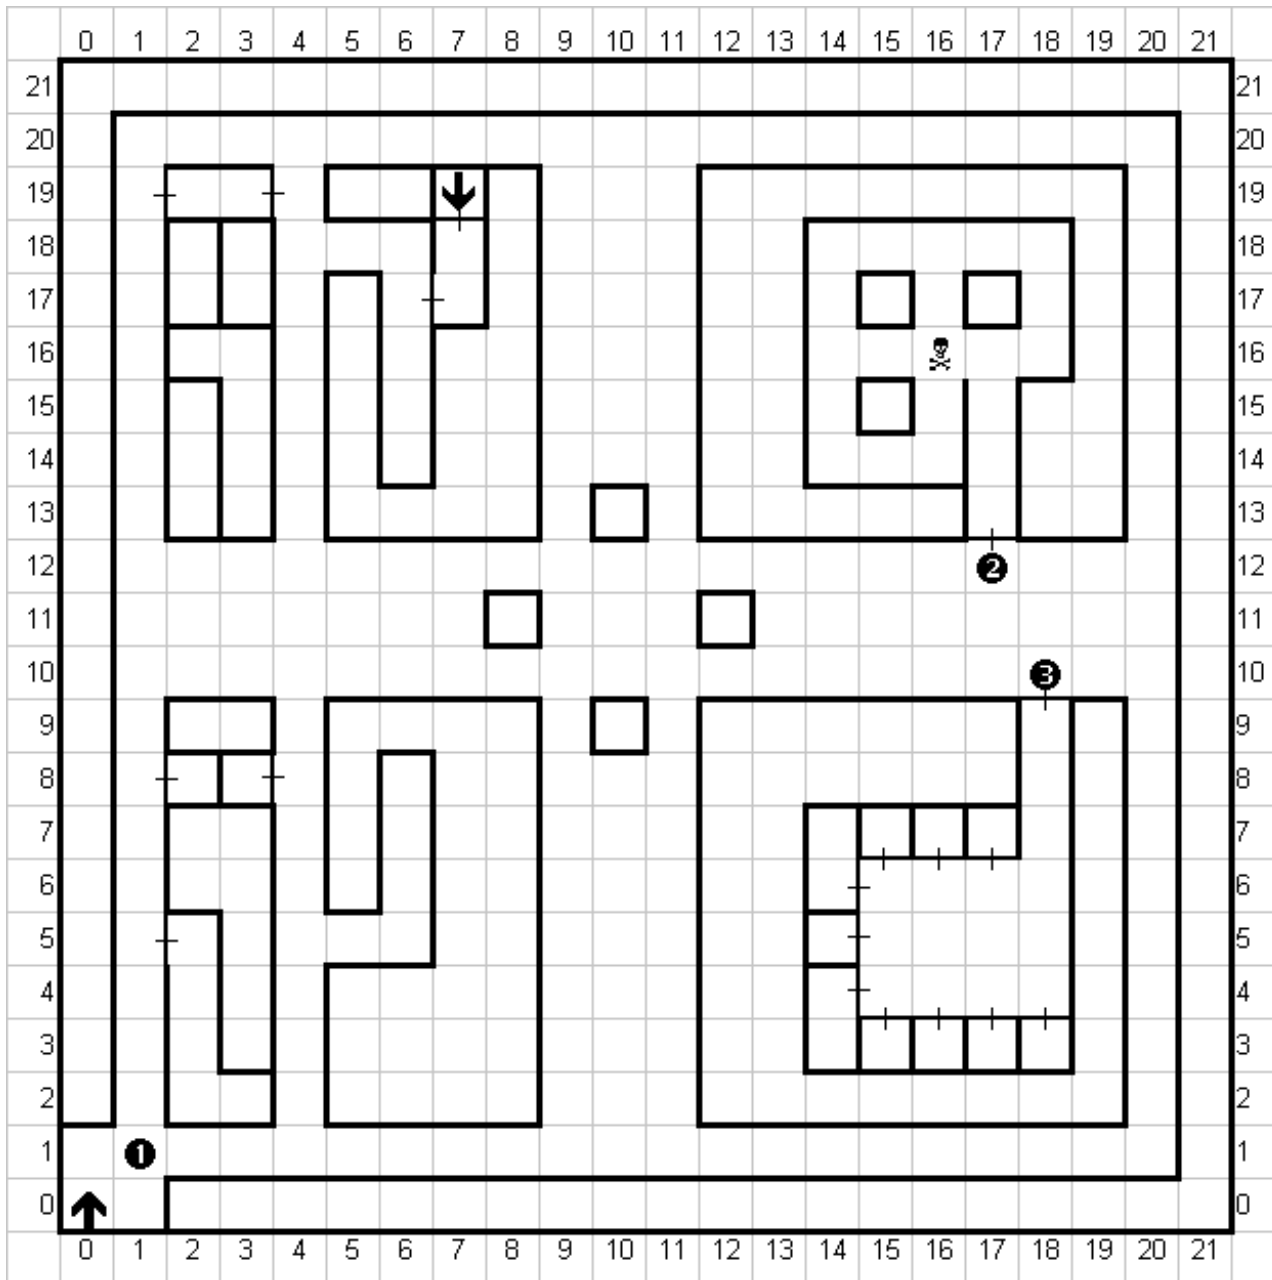

The Wine Cellar

† – Door

— – Wall

↑ – Stairs Up

↓ – Stairs Down

☠ – Trap

❶ – “This is the wine cellar of the Scarlet Bard. The air is musty with old wine.”

❷ – “Fine wines – 10 years or older. For regular customers only.”

❸ – “Rare wine – 50 years and older. Keep out.”